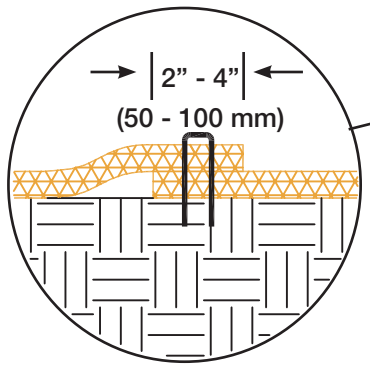

**DC 2 SLOPE INSTALLATION
DRAWING 1**

MANUFACTURED BY: INDUSTRIAL FABRICS, INC.
510 O' NEAL LANE • BATON ROUGE, LA 70819
800-848-4500 • WWW.GREENSOLUTIONS.US

**DC 2 SLOPE INSTALLATION
DRAWING 2**

GREEN SOLUTIONS™
QUALITY EROSION CONTROL BLANKETS