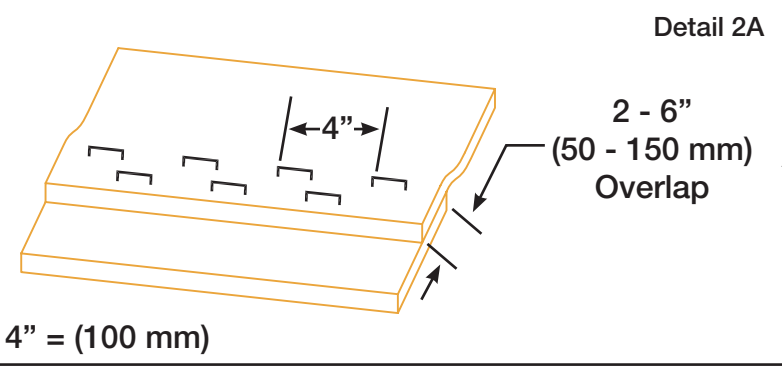

**DC 2 SLOPE INSTALLATION
DRAWING 1**

MANUFACTURED BY: INDUSTRIAL FABRICS, INC.
510 O' NEAL LANE • BATON ROUGE, LA 70819
800-848-4500 • WWW.GREENSOLUTIONS.US

**DC 2 SLOPE INSTALLATION
DRAWING 2**

GREEN SOLUTIONS™
QUALITY EROSION CONTROL BLANKETS