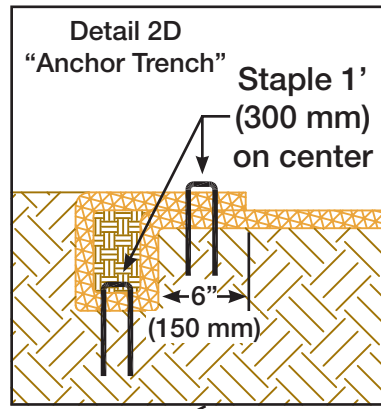

**DC 2 SLOPE INSTALLATION
DRAWING 1**

MANUFACTURED BY: INDUSTRIAL FABRICS, INC.
510 O' NEAL LANE • BATON ROUGE, LA 70819
800-848-4500 • WWW.GREENSOLUTIONS.US

**DC 2 SLOPE INSTALLATION
DRAWING 2**

GREEN SOLUTIONS™
QUALITY EROSION CONTROL BLANKETS