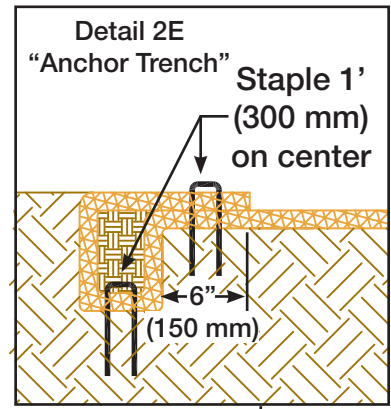

**DC 2 SLOPE INSTALLATION
DRAWING 1**

MANUFACTURED BY: INDUSTRIAL FABRICS, INC.
510 O' NEAL LANE • BATON ROUGE, LA 70819
800-848-4500 • WWW.GREENSOLUTIONS.US

**DC 2 SLOPE INSTALLATION
DRAWING 2**

GREEN SOLUTIONS™
QUALITY EROSION CONTROL BLANKETS