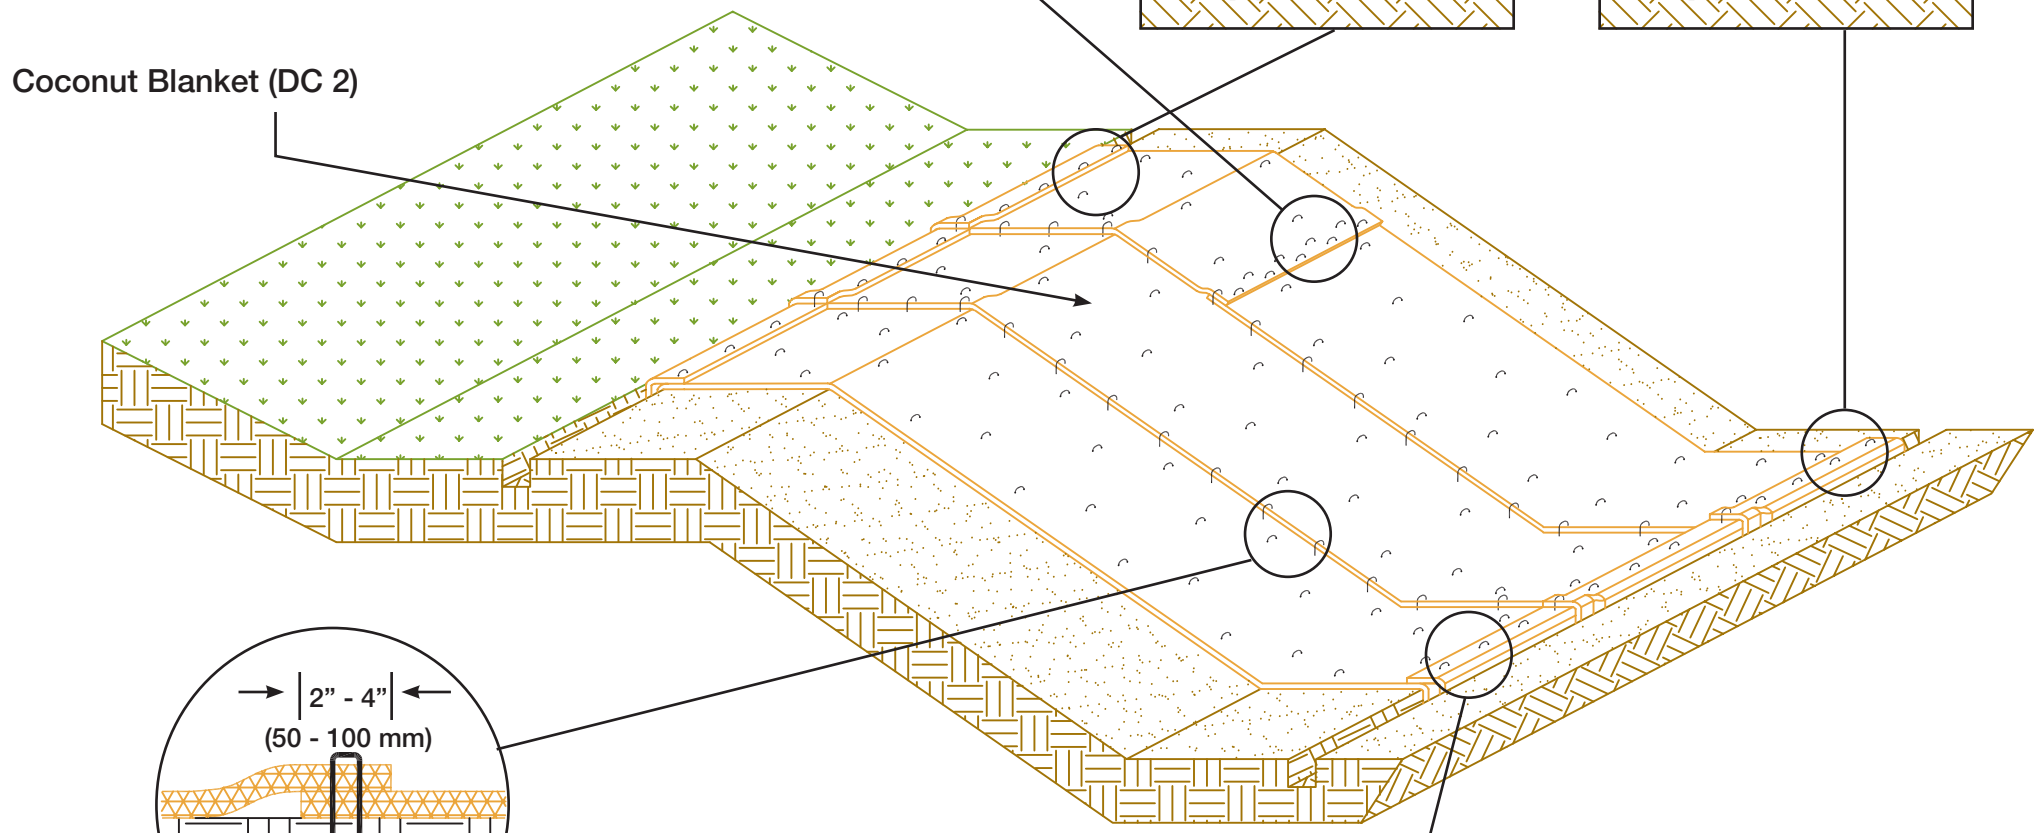

**DC 2 SLOPE INSTALLATION
DRAWING 1**

MANUFACTURED BY: INDUSTRIAL FABRICS, INC.
510 O' NEAL LANE • BATON ROUGE, LA 70819
800-848-4500 • WWW.GREENSOLUTIONS.US

**DC 2 SLOPE INSTALLATION
DRAWING 2**

GREEN SOLUTIONS™
QUALITY EROSION CONTROL BLANKETS

MANUFACTURED BY: INDUSTRIAL FABRICS, INC.
510 O' NEAL LANE • BATON ROUGE, LA 70819
800-848-4500 • WWW.GREENSOLUTIONS.US