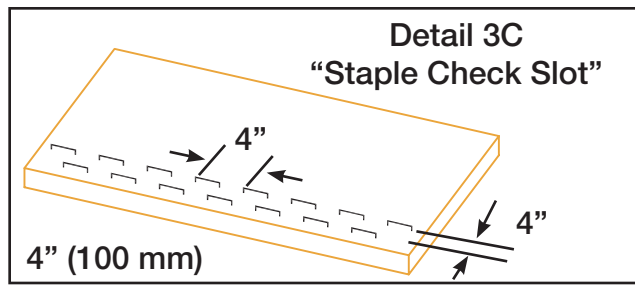

**DC 2 SLOPE INSTALLATION
DRAWING 1**

MANUFACTURED BY: INDUSTRIAL FABRICS, INC.
510 O' NEAL LANE • BATON ROUGE, LA 70819
800-848-4500 • WWW.GREENSOLUTIONS.US

**DC 2 SLOPE INSTALLATION
DRAWING 2**

GREEN SOLUTIONS™
QUALITY EROSION CONTROL BLANKETS