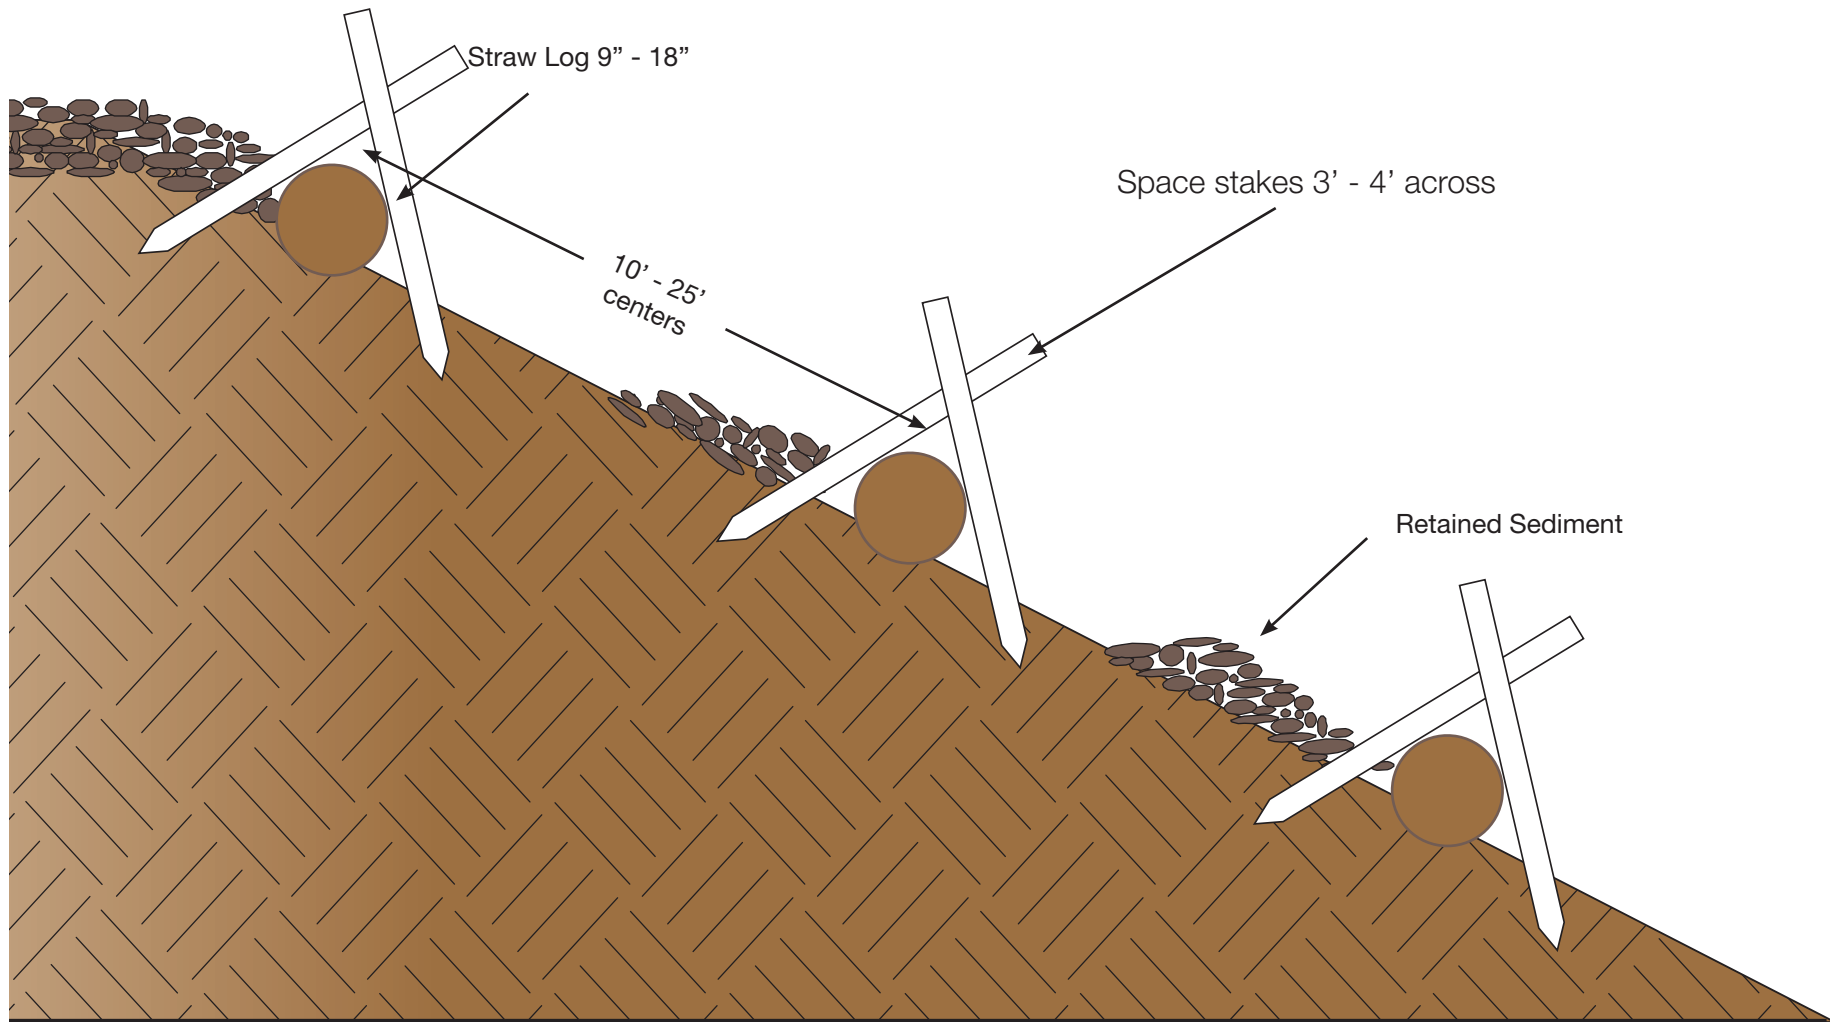

Space stakes 3' - 4' across

**EROSION CONTROL LOG
DRAWING 1**

MANUFACTURED BY: INDUSTRIAL FABRICS, INC.
510 O' NEAL LANE • BATON ROUGE, LA 70819
800-848-4500 • WWW.GREENSOLUTIONS.US

Space stakes 3' - 4' across

**EROSION CONTROL LOG
DRAWING 2**

MANUFACTURED BY: INDUSTRIAL FABRICS, INC.
510 O' NEAL LANE • BATON ROUGE, LA 70819
800-848-4500 • WWW.GREENSOLUTIONS.US